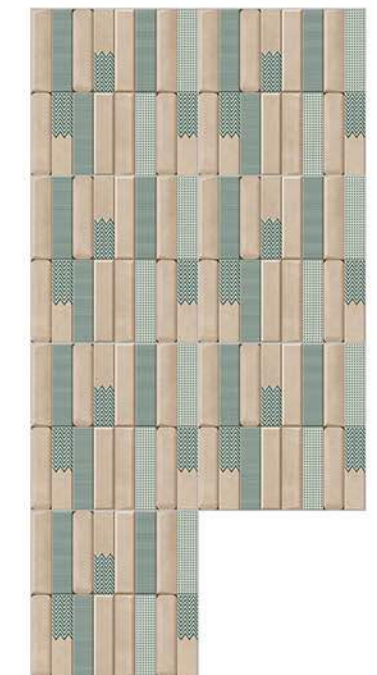

Matt
30X30 cm

Applications

"Chase the spectrum, rhythmically excel, find your groove in Colorful Tiles' spell!"

203-HL-3