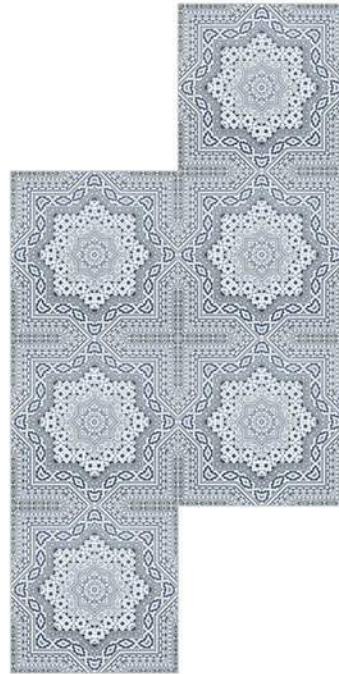

**Matt**  
30X30 cm

818-DK

818-HL

*"From Past to Present, Never Relinquish - Embrace Tradition with Classic Tiles' Finest."*

Applications

- Floor Tiles
- Wall Tiles
- Matt Finish
- Random Design
- 100% Water Proof