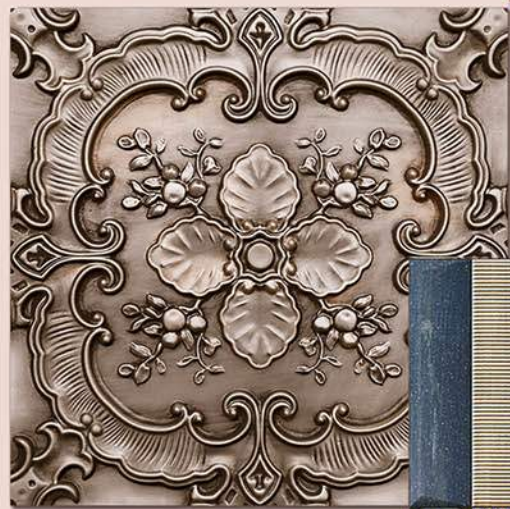

"language, When Adorned With Luxurious Words, Becomes A Palace Of Eloquence Where Every Sentence Is A Work Of Art."

www.parisianceramica.com