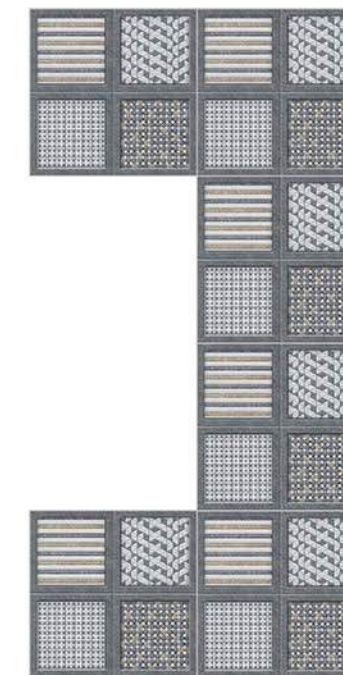

Matt
30X30 cm

Applications

*"Craftsmanship Unveiled: Transforming Spaces,
One Tile at a Time."*

356-HL-1