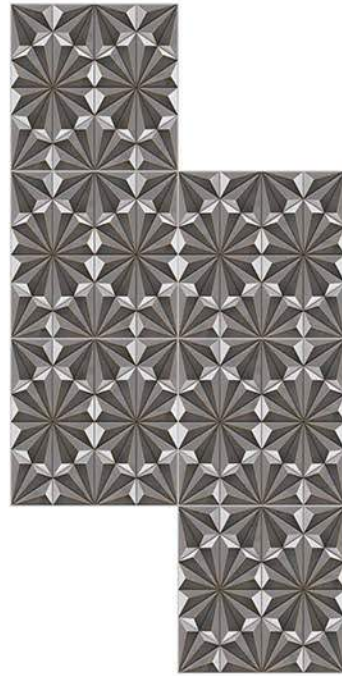

Matt
30X30 cm

404-HL

Applications

- Floor Tiles
- Wall Tiles
- Matt Finish
- Random Design
- 100% Water Proof

"Swipe the Spectrum, Craft Your Realm - Conquer Challenges in Colorful Tiles' Helm!"