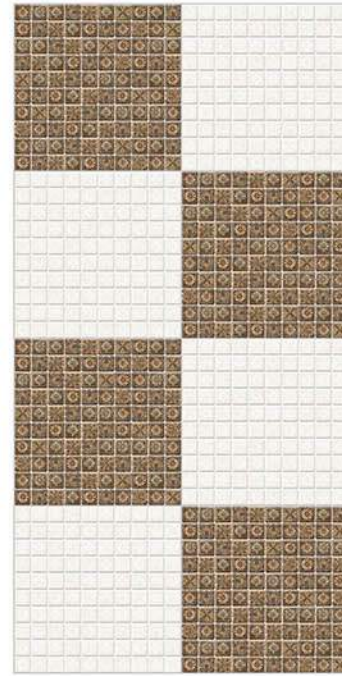

Applications

- Floor Tiles
- Wall Tiles
- Matt Finish
- Random Design
- 100% Water Proof