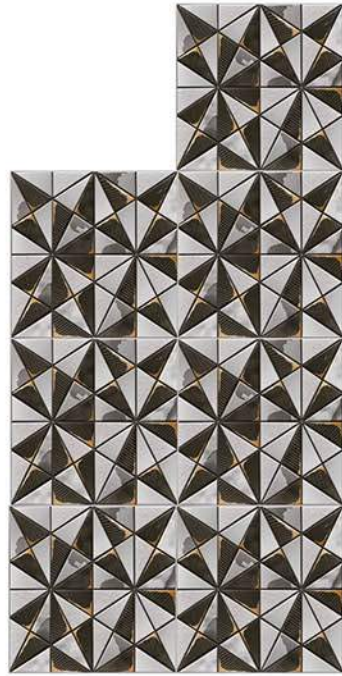

401-DK

Applications

*"From Rainbow Rays to Dazzling Plays - Experience Joy in Colorful Tiles' Maze!"*

**Matt**  
30X30 cm

402-LT

402-HL-1

Applications

Floor  
Tiles