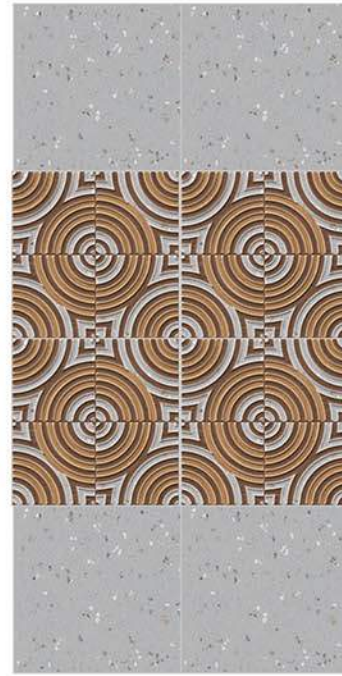

Applications

- Floor Tiles
- Wall Tiles
- Matt Finish
- Random Design
- 100% Water Proof