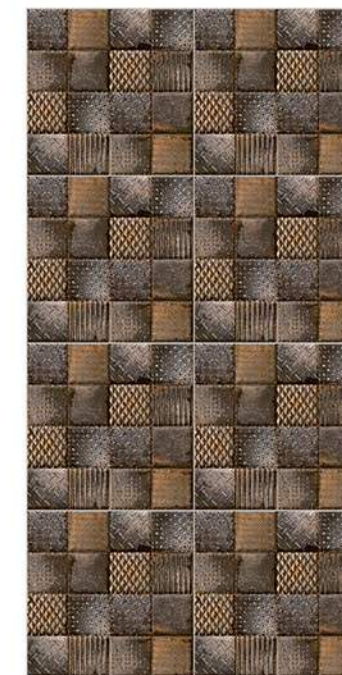

Matt
30X30 cm

Applications

- Floor Tiles
- Wall Tiles
- Matt Finish
- Random Design
- 100% Water Proof

"Vintage Charm, Enduring Warmth - Adorn Spaces with Classic Tiles' Worth."

309-HL-1