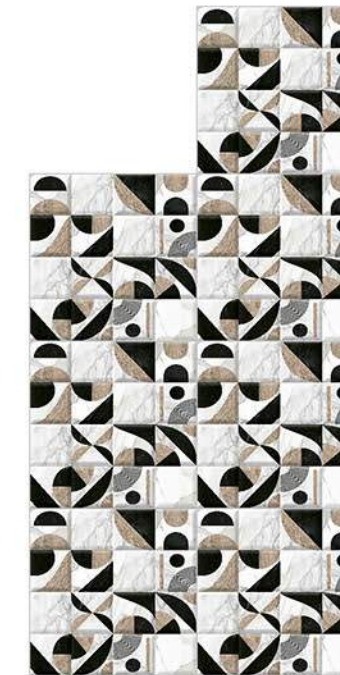

-  Floor Tiles
-  Wall Tiles
-  Matt Finish
-  Random Design
-  100% Water Proof

*"From Floors to Walls, Adorn with Art:  
Decorative Tiles Galore."*

311-LT

311-HL-2

312-LT

312-HL-1

**Matt**  
30X30 cm

313-LT