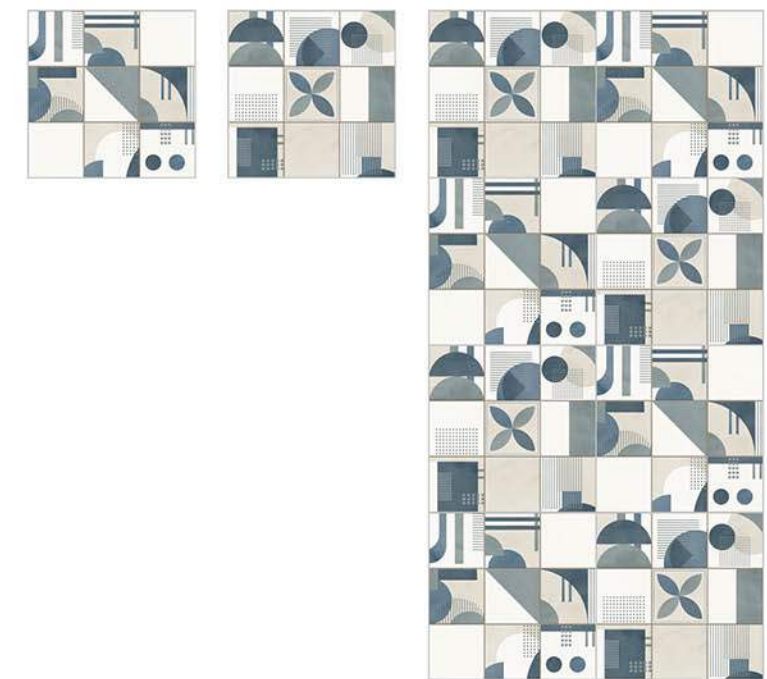

819-HL-1 (Random)