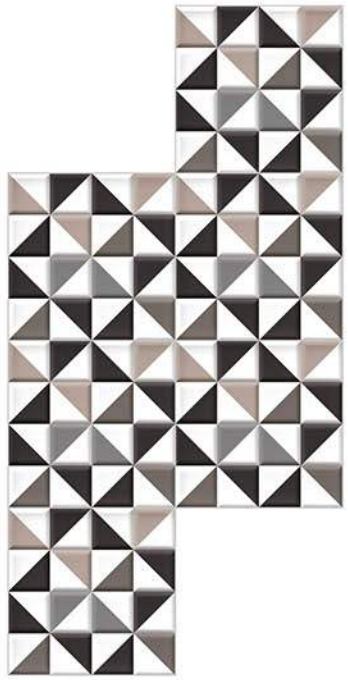

Matt Finish

Random Design

100% Water Proof

*"Resilient, Reliable, Design Acquiesce - Elevate Spaces with Classic Tiles' Address."*

906

907

908

**Matt**  
30X30 cm