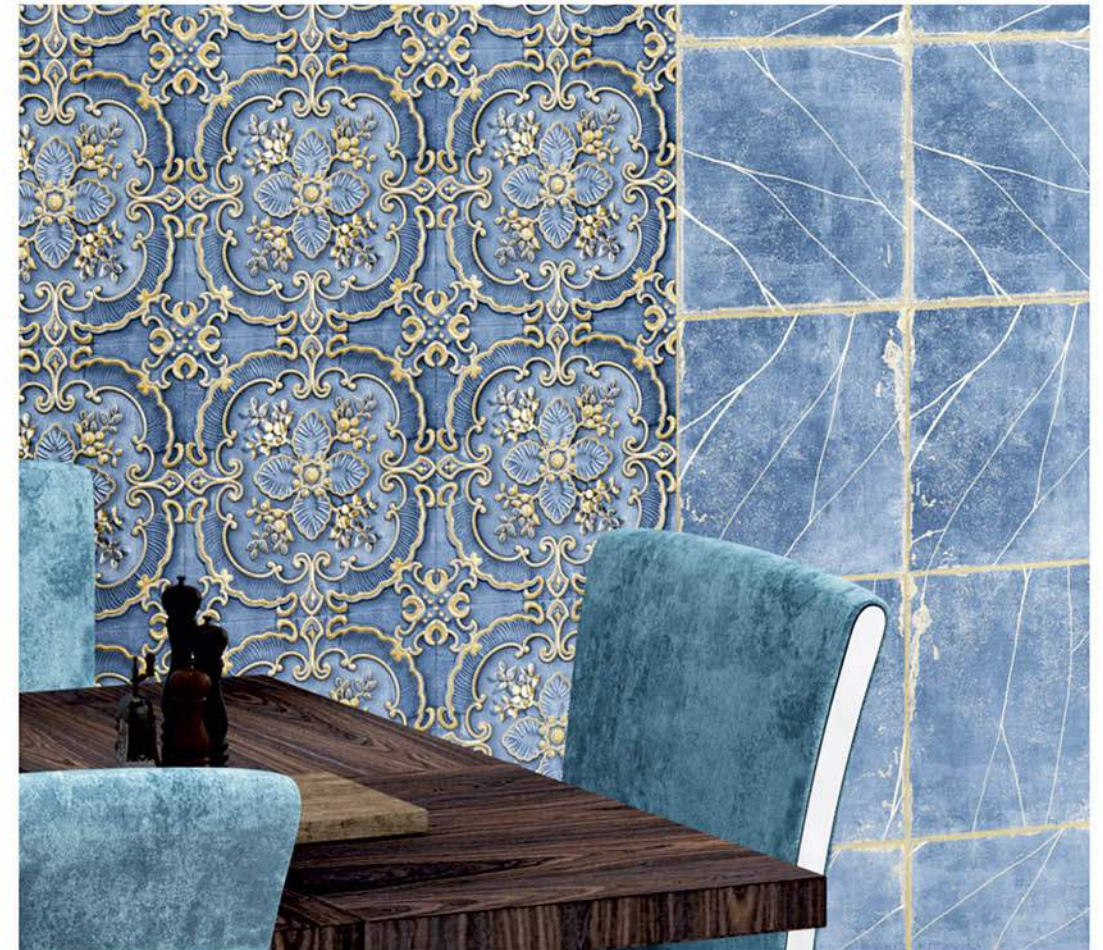

Matt
30X30 cm

Applications

- Floor Tiles
- Wall Tiles
- Matt Finish
- Random Design
- 100% Water Proof

"Slide and blend, a chromatic trend, conquer challenges in Colorful Tiles' blend!"