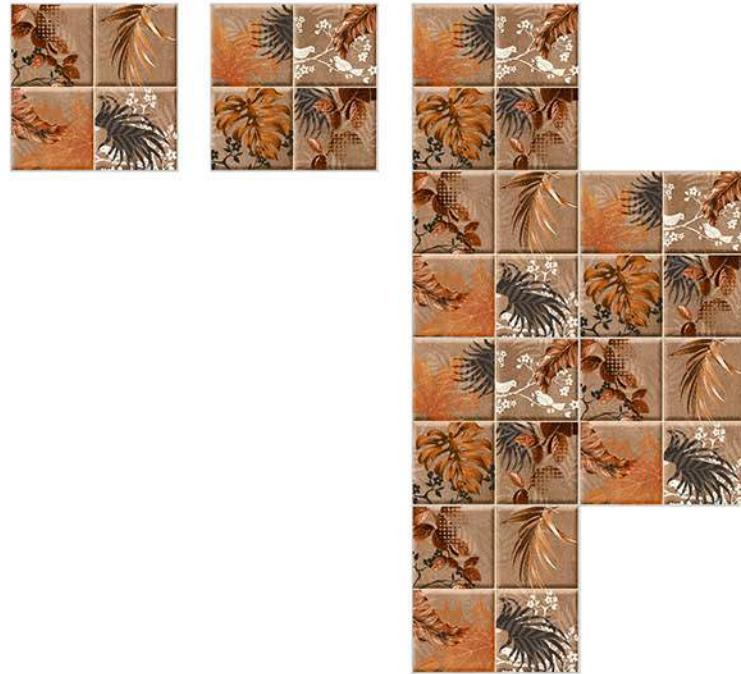

502-HL-1 (Random)

Applications

- Floor Tiles
- Wall Tiles
- Matt Finish
- Random Design
- 100% Water Proof