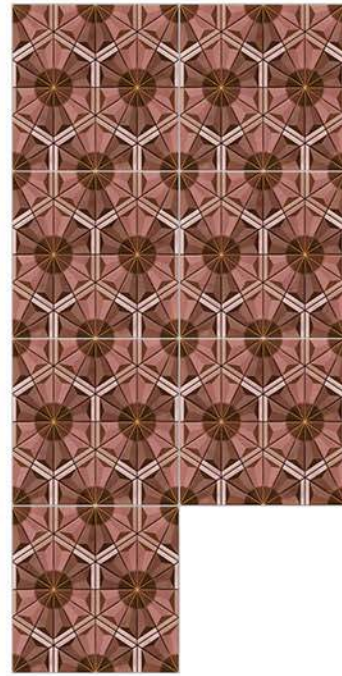

405-HL

Applications

- Floor Tiles
- Wall Tiles
- Matt Finish
- Random Design
- 100% Water Proof