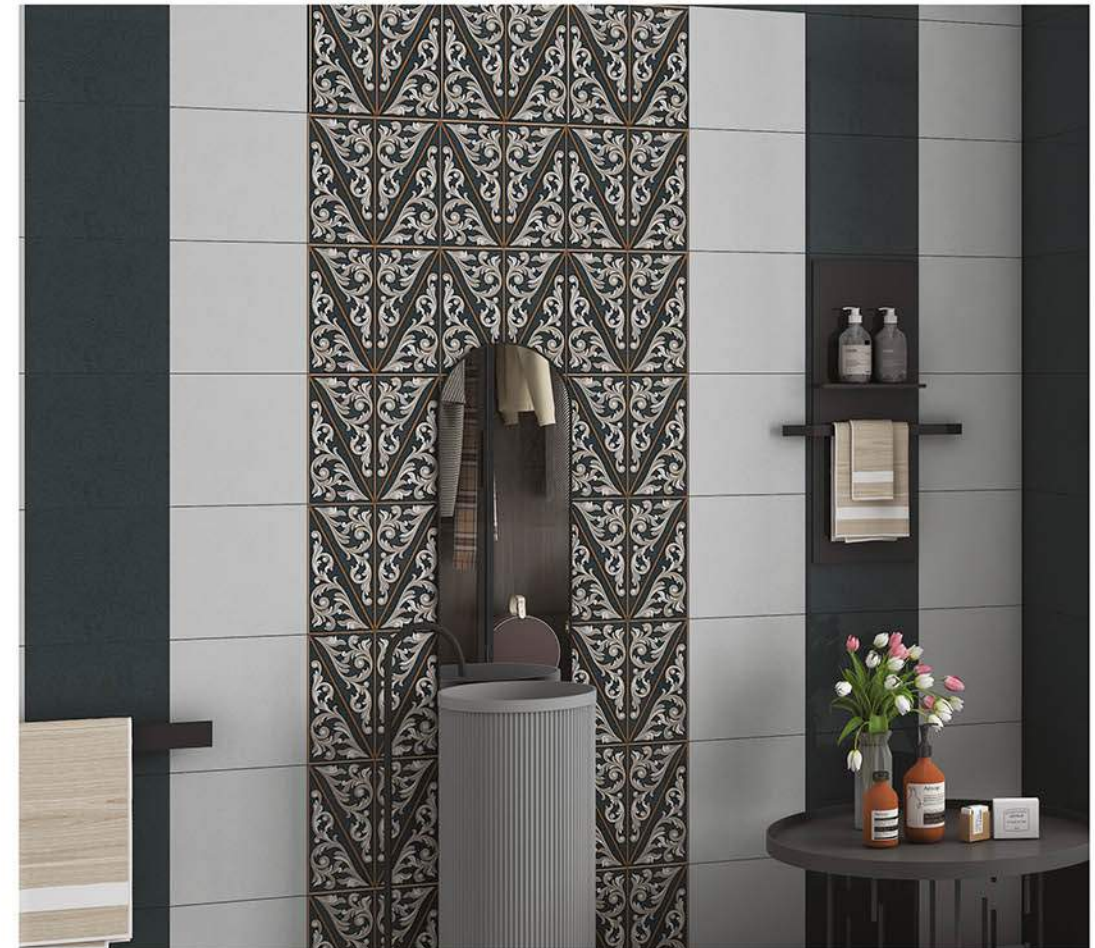

Matt  
Finish

Random  
Design

100%  
Water Proof

*"Crafting beauty, shaping spaces."*

**Matt**  
30X30 cm

552-DK

552-HL-1

Applications