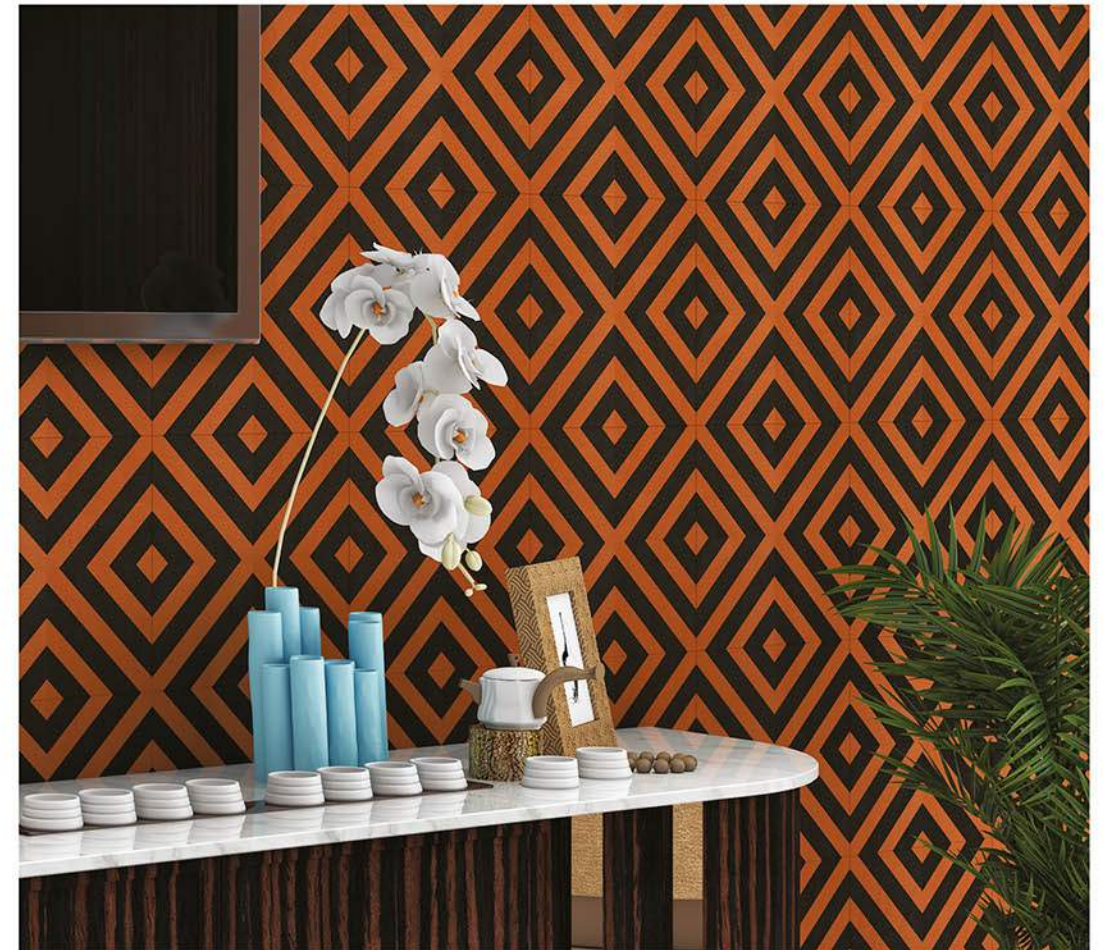

"Heritage Unveiled, Stories Compiled - Embody Timelessness with Classic Tiles' Style."