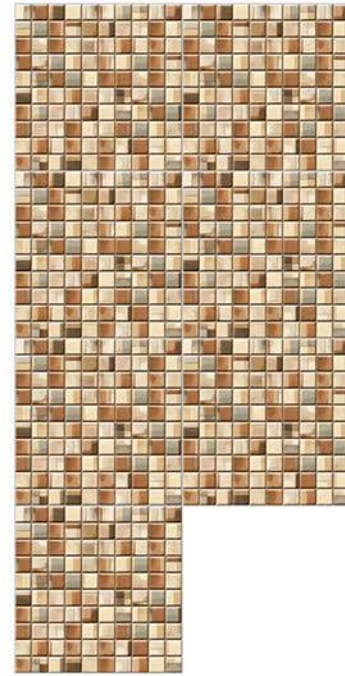

-  Floor Tiles
-  Wall Tiles
-  Matt Finish
-  Random Design
-  100% Water Proof

*"From hues to tunes, match the shades in Colorful Tiles' arcade!"*

**Matt**  
30X30 cm

254-DK

254-HL-1

254-HL-2

Applications