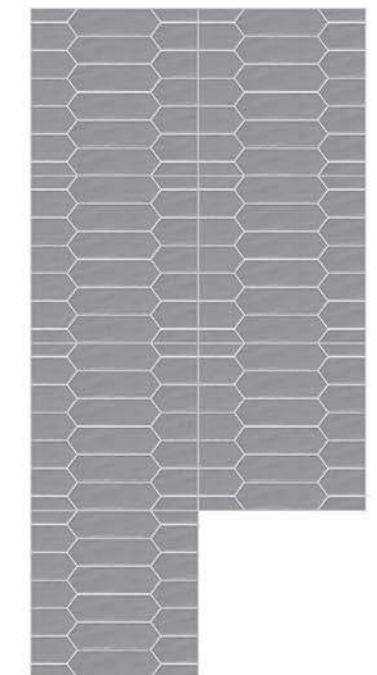

Matt
30X30 cm

Applications

"Blend, Create, Celebrate - Every Moment in Colorful Tiles is Great!"

458-DK-4