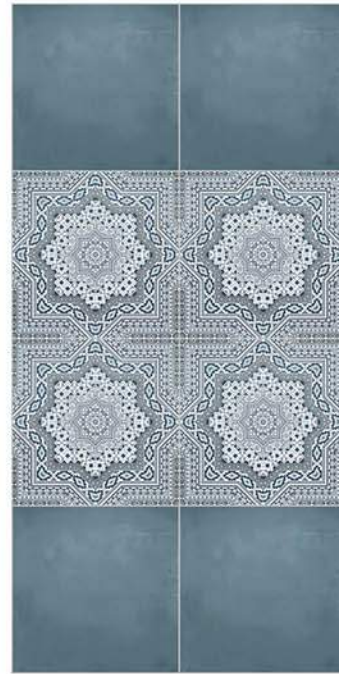

Applications

- Floor Tiles
- Wall Tiles
- Matt Finish
- Random Design
- 100% Water Proof