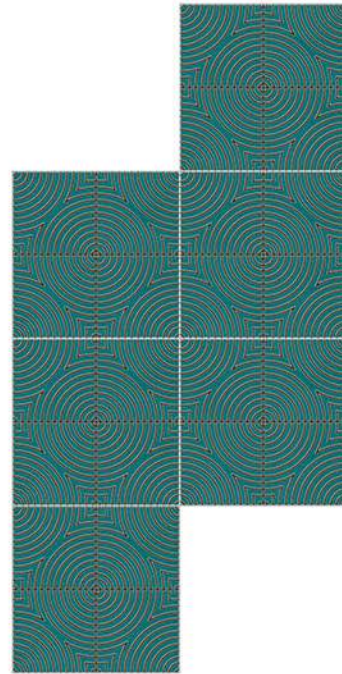

Matt
30X30 cm

103-HL-1

Applications

- Floor Tiles
- Wall Tiles
- Matt Finish
- Random Design
- 100% Water Proof

Adorn your space, elevate your style, with decorative tiles that make you smile!