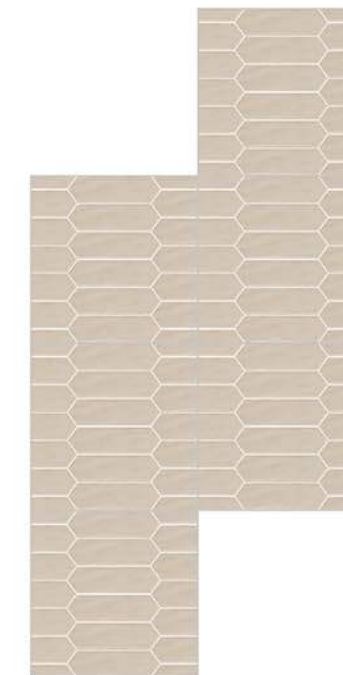

Matt
30X30 cm

Applications

"Blend, Create, Celebrate - Every Moment in Colorful Tiles is Great!"

458-DK-3