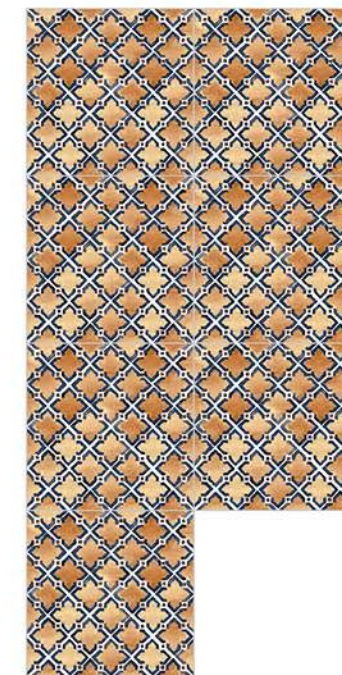

Matt
30X30 cm

Applications

- Floor Tiles
- Wall Tiles
- Matt Finish
- Random Design
- 100% Water Proof

"Crafted finesse, design's finesse, in every piece of decorative tile's caress."

304-HL-2