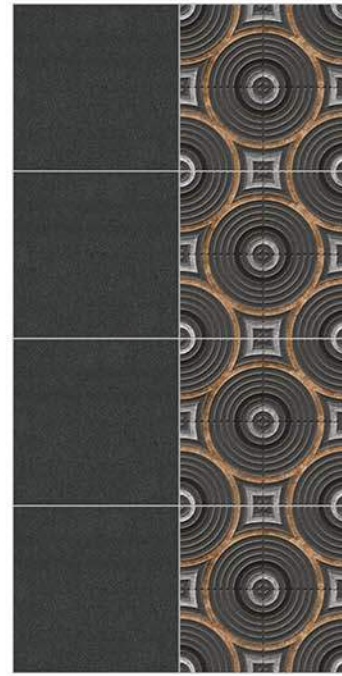

107-DK

107-HL-1

**Matt**  
30X30 cm

106-DK

106-HL

Applications

- Floor Tiles
- Wall Tiles
- Matt Finish
- Random Design
- 100% Water Proof

*"From Rainbow Rays to Dazzling  
Plays - Experience Joy in Colorful Tiles' Maze!"*

**Matt**  
30X30 cm

108-DK

108-HL-1

Applications

-  Floor Tiles
-  Wall Tiles
-  Matt Finish
-  Random Design
-  100% Water Proof

*"Intricate Designs, Lasting Impressions:  
Decorative Tiles, Your Expression."*