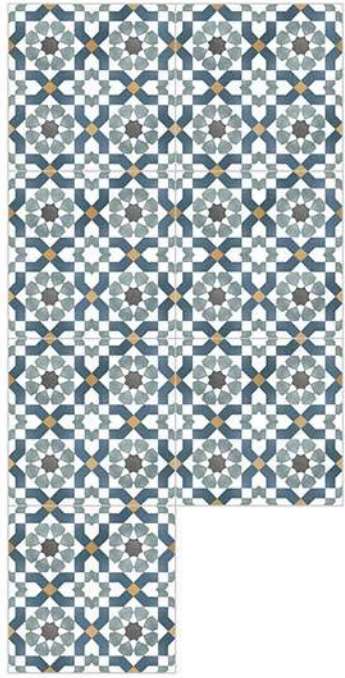

Matt
30X30 cm

820-HL