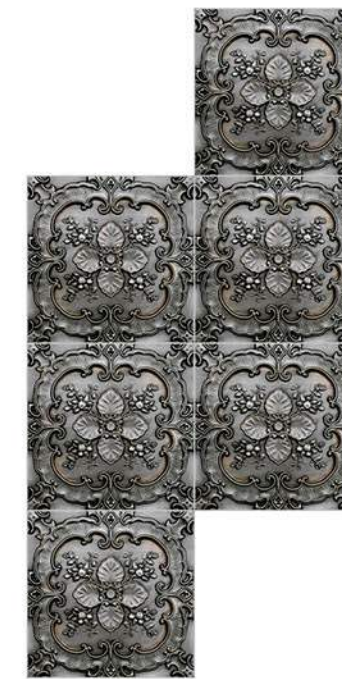

151-DK-1

151-DK-2

151-DK-3

Applications

-  Floor Tiles
-  Wall Tiles
-  Matt Finish
-  Random Design
-  100% Water Proof

*"From Rainbow Rays to Dazzling  
Plays - Experience Joy in Colorful Tiles' Maze!"*

151-DK-4