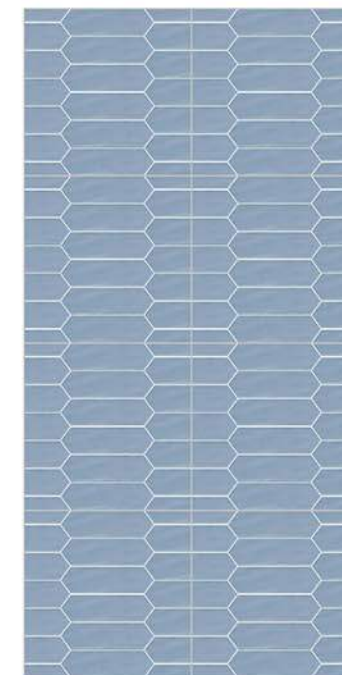

Matt
30X30 cm

Applications

"Blend, Create, Celebrate - Every Moment in Colorful Tiles is Great!"

458-DK-2