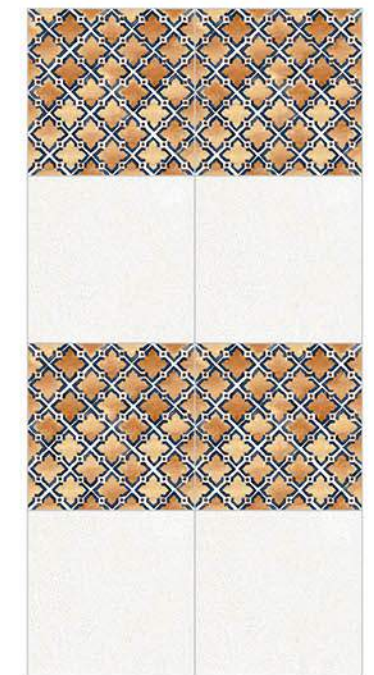

Matt
30X30 cm

Applications

- Floor Tiles
- Wall Tiles
- Matt Finish
- Random Design
- 100% Water Proof

"Crafted finesse, design's finesse, in every piece of decorative tile's caress."