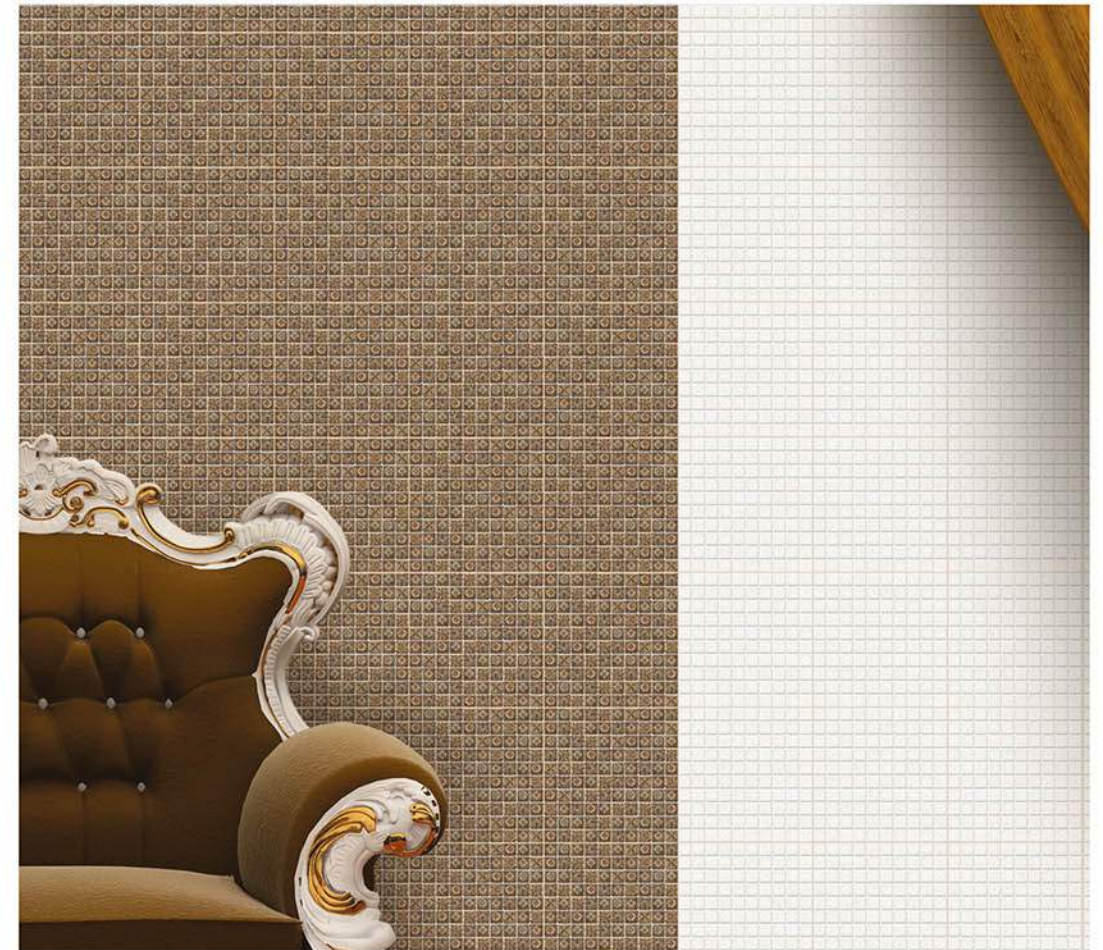

**Matt**  
30X30 cm

258-LT

258-HL-1

Applications

-  Floor Tiles
-  Wall Tiles
-  Matt Finish
-  Random Design
-  100% Water Proof

*"Where Function Meets Beauty: Decorative Tiles,  
Your Style Symphony."*

"The power of a luxurious word lies not only in its meaning but also in the richness it adds to our expression."