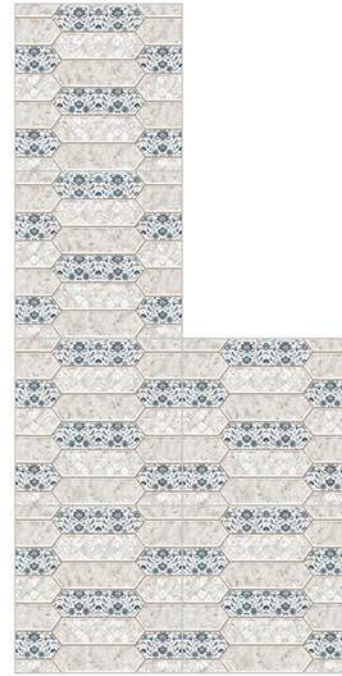

451-HL-2

Applications

- Floor Tiles
- Wall Tiles
- Matt Finish
- Random Design
- 100% Water Proof