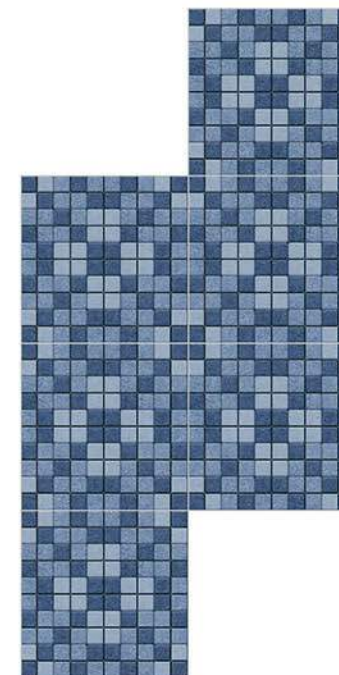

100% Water Proof

*"Intricate Designs, Lasting Impressions:  
Decorative Tiles Your Expression."*

268-HL

269-HL

270-HL

Matt  
30X30 cm

271-HL

272-HL