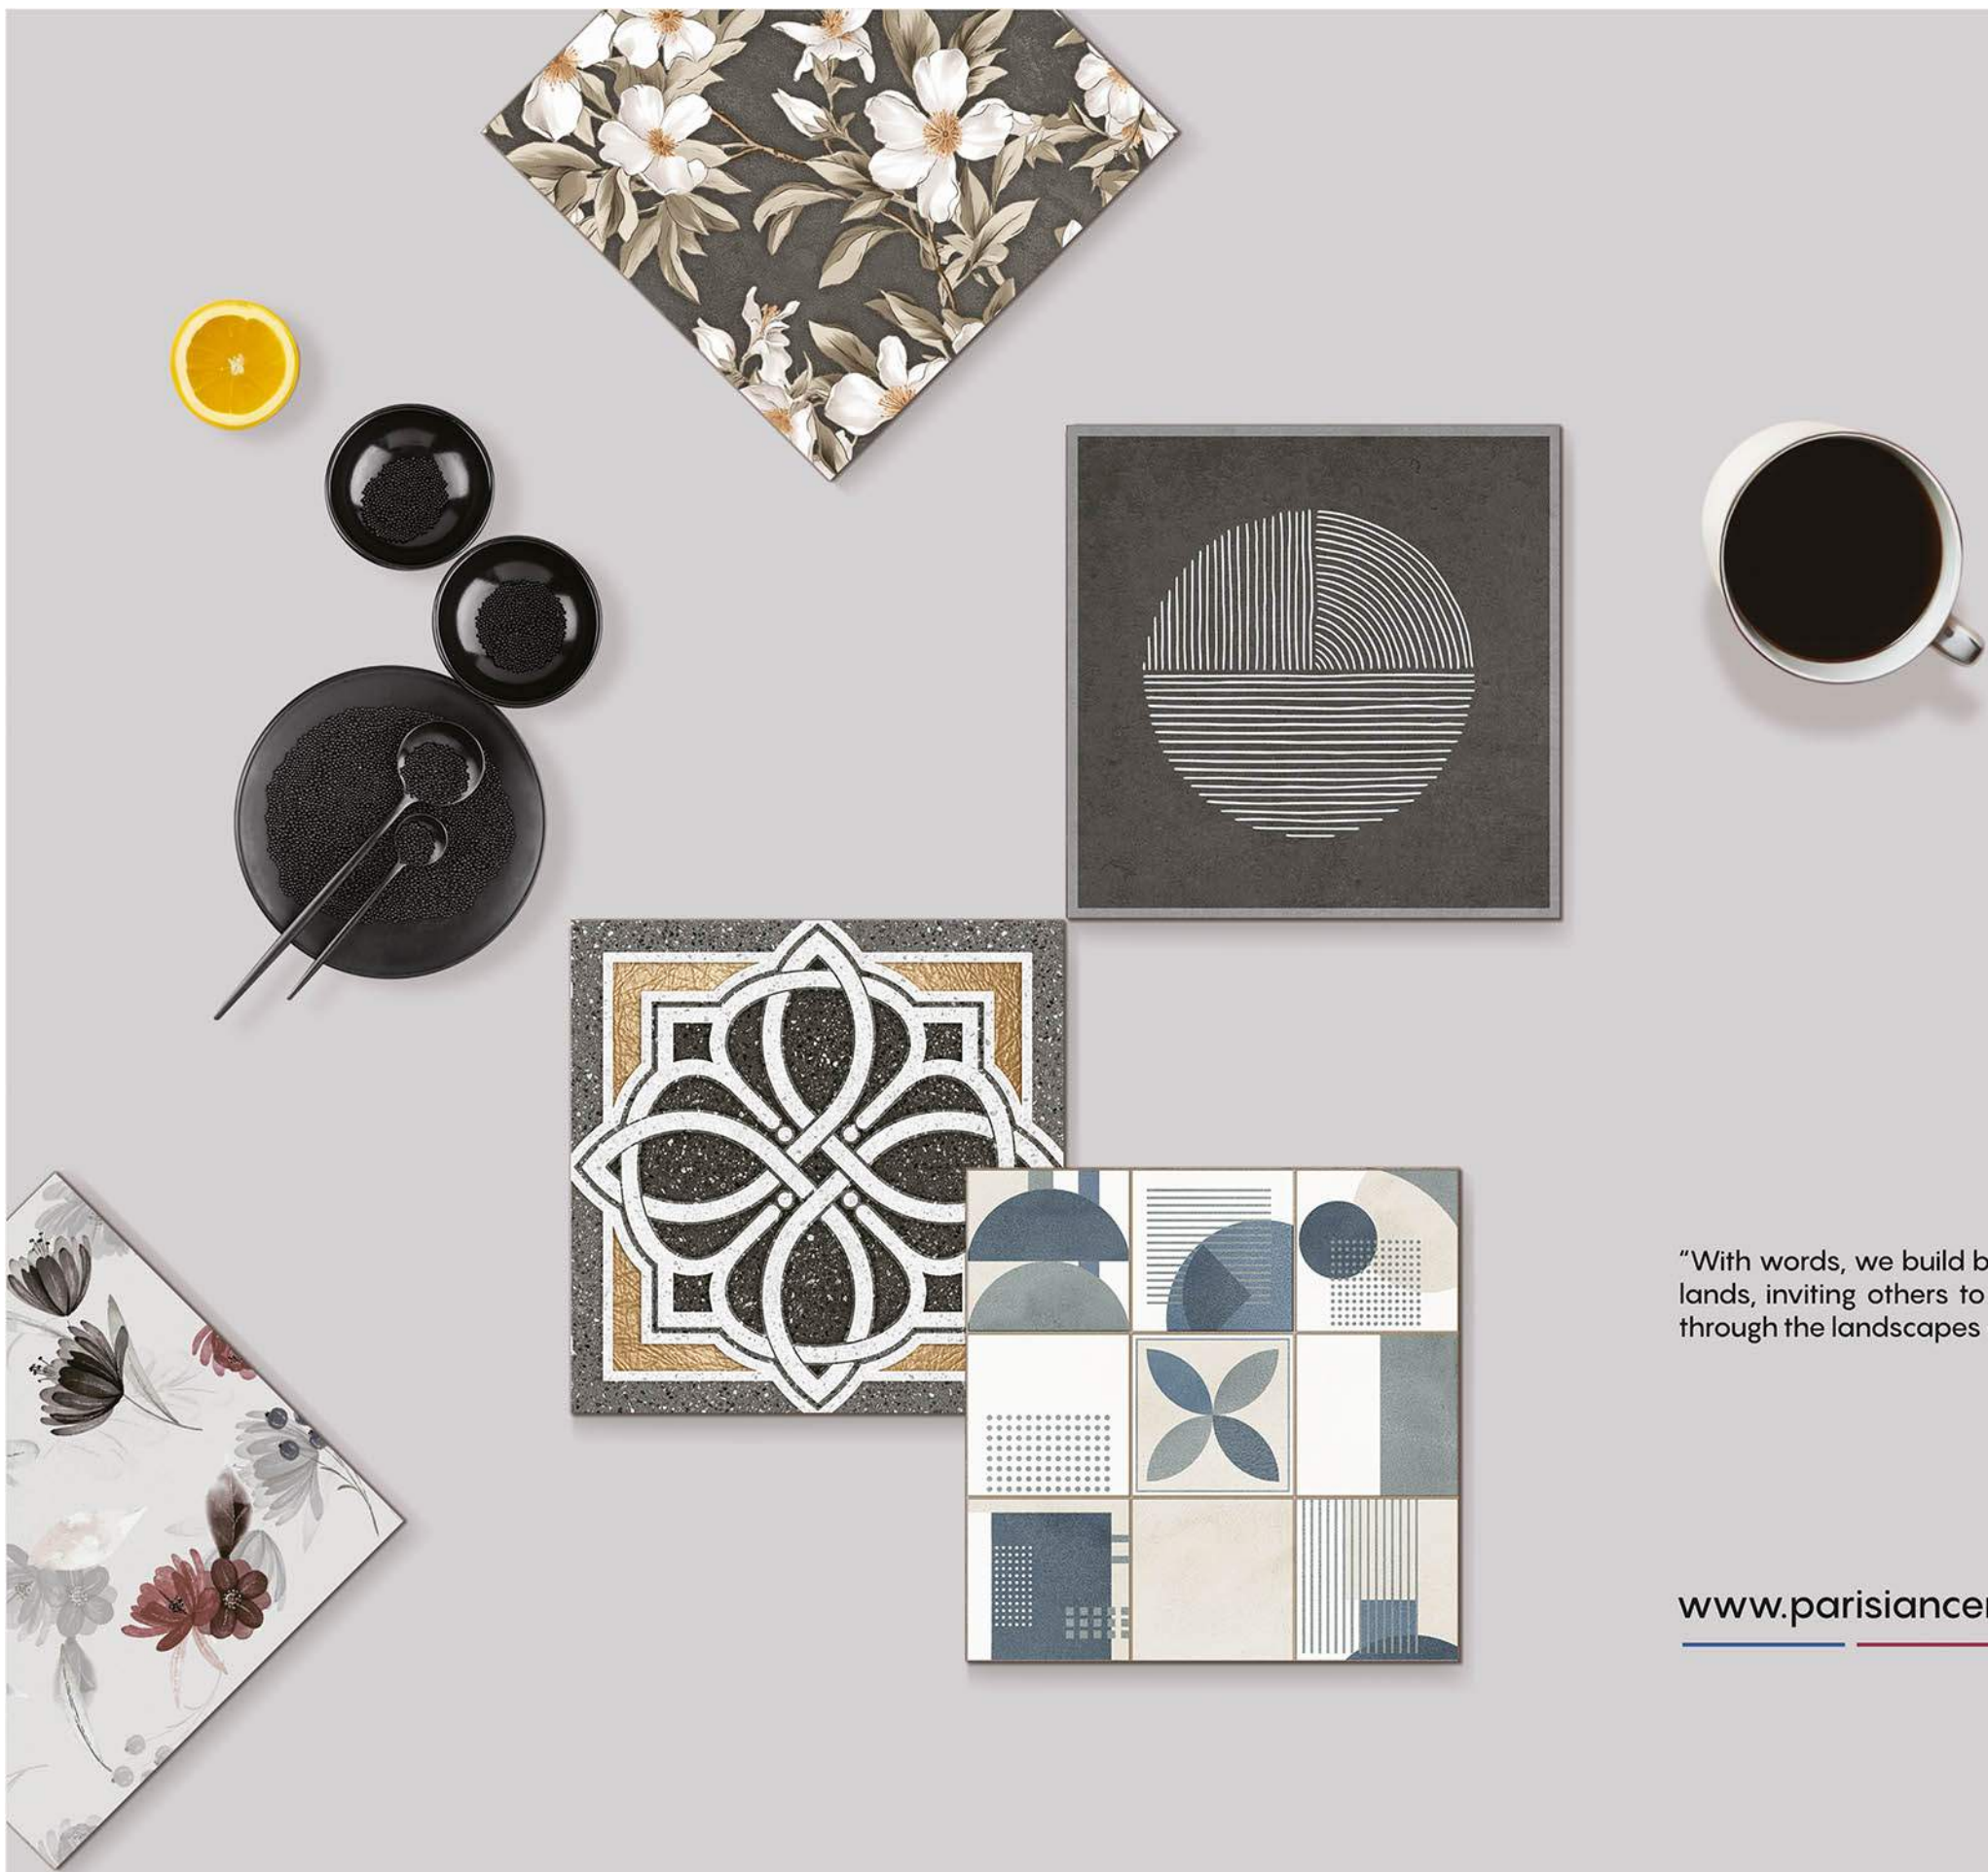

"With words, we build bridges to distant lands, inviting others to journey with us through the landscapes of our thoughts."

www.parisianceramica.com