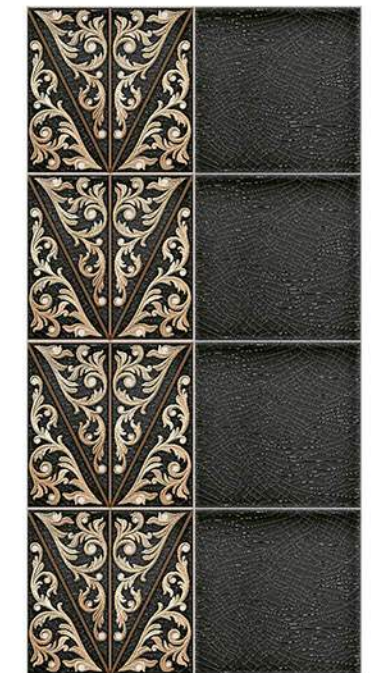

Applications

-  Floor Tiles
-  Wall Tiles
-  Matt Finish
-  Random Design
-  100% Water Proof

*"Timeless beauty for every room."*

554-HL-2

555-DK

555-HL-1

**Matt**  
30X30 cm

556-LT (Random)