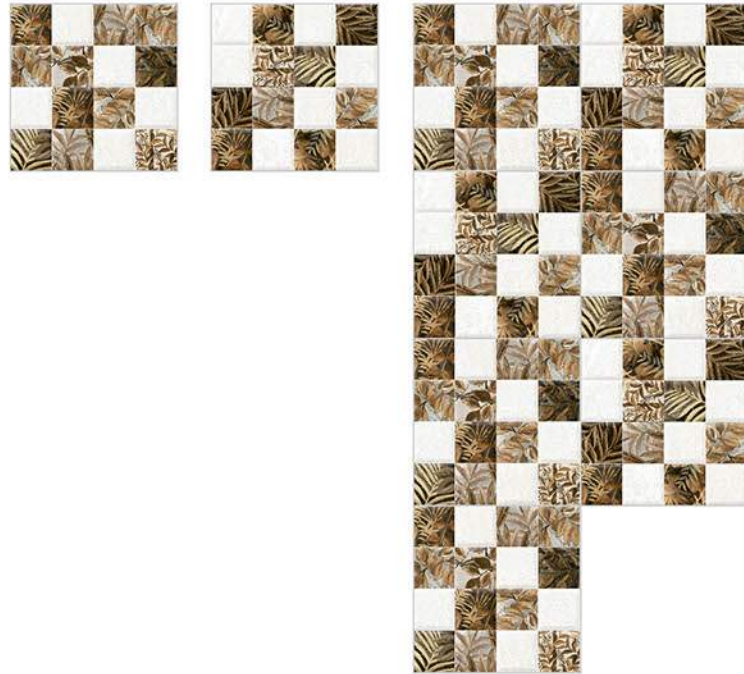

304-LT

304-HL-2

**Matt**  
30X30 cm

304-LT

304-HL-1 (Random)

Applications

- Floor Tiles
- Wall Tiles
- Matt Finish
- Random Design
- 100% Water Proof

*"Match the shades, go on tirades, in Color Tiles,  
the fun cascades!"*