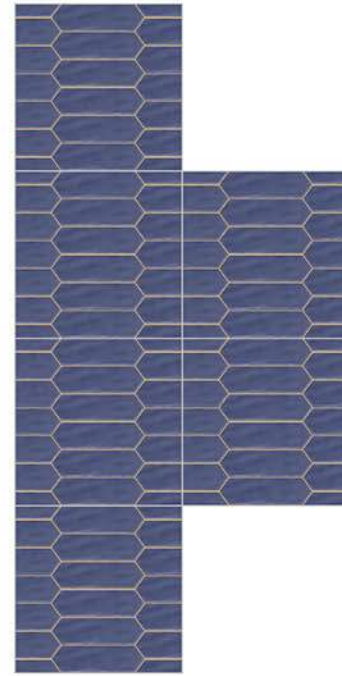

Matt
30X30 cm

456-DK

Applications

Floor
Tiles

Wall
Tiles

Matt
Finish

Random
Design

100%
Water Proof