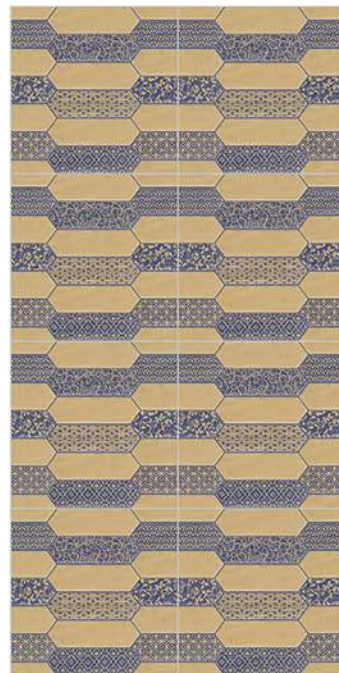

Matt
30X30 cm

456-HL-2

Applications

Floor
Tiles

Wall
Tiles

Matt
Finish

Random
Design

100%
Water Proof