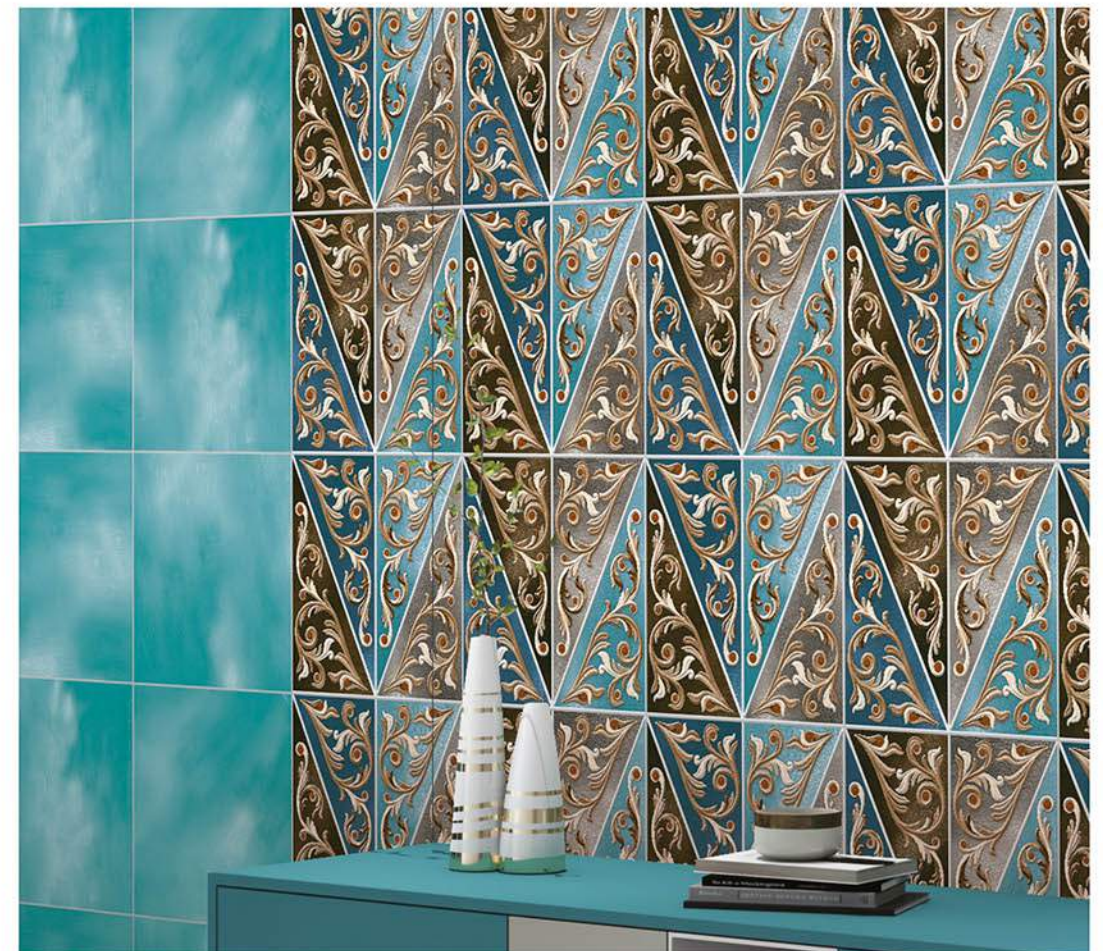

Matt
30X30 cm

Applications

- Floor Tiles
- Wall Tiles
- Matt Finish
- Random Design
- 100% Water Proof

*"Transforming your spaces,
enriching your life."*