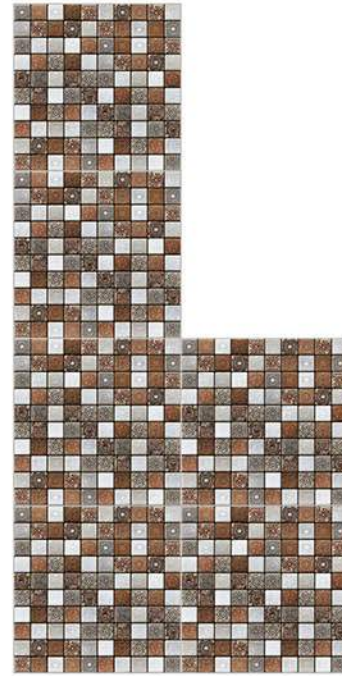

Matt
30X30 cm

256-HL-1

Applications

Floor Tiles

Wall Tiles

Matt Finish

Random Design

100% Water Proof

"Your Vision, Our Tiles: Creating Masterpieces, Setting Styles."