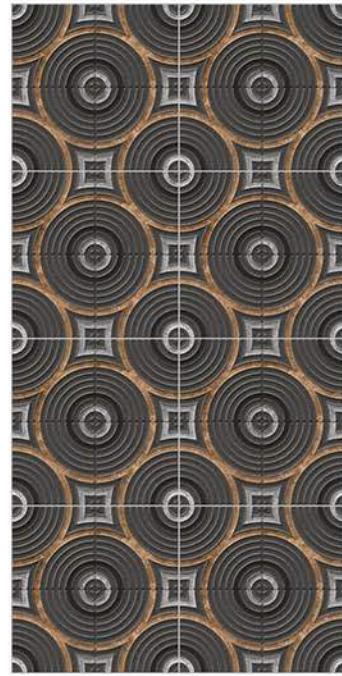

107-DK

107-HL-1

**Matt**  
30X30 cm

106-DK

106-HL

Applications

- Floor Tiles
- Wall Tiles
- Matt Finish
- Random Design
- 100% Water Proof

*"From Rainbow Rays to Dazzling  
Plays - Experience Joy in Colorful Tiles' Maze!"*

**Matt**  
30X30 cm

108-DK

108-HL-1

Applications

-  Floor Tiles
-  Wall Tiles
-  Matt Finish
-  Random Design
-  100% Water Proof

*"Intricate Designs, Lasting Impressions:  
Decorative Tiles, Your Expression."*