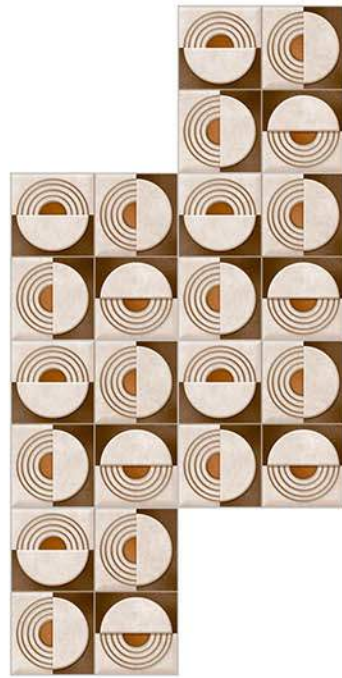

Matt
30X30 cm

509-HL-1

Applications

- Floor Tiles
- Wall Tiles
- Matt Finish
- Random Design
- 100% Water Proof

"Transforming spaces with tile mastery."