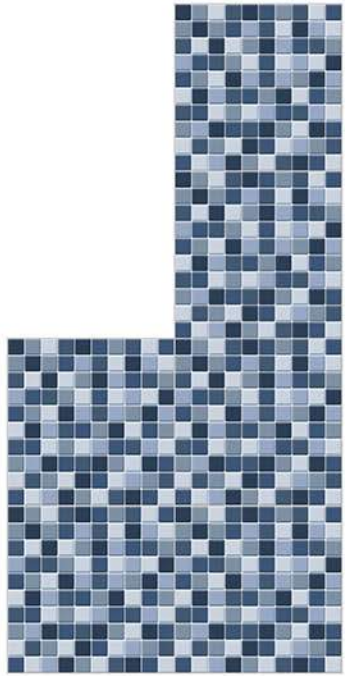

100% Water Proof

*"Intricate Designs, Lasting Impressions:  
Decorative Tiles Your Expression."*

268-HL

269-HL

270-HL

Matt  
30X30 cm

271-HL

272-HL