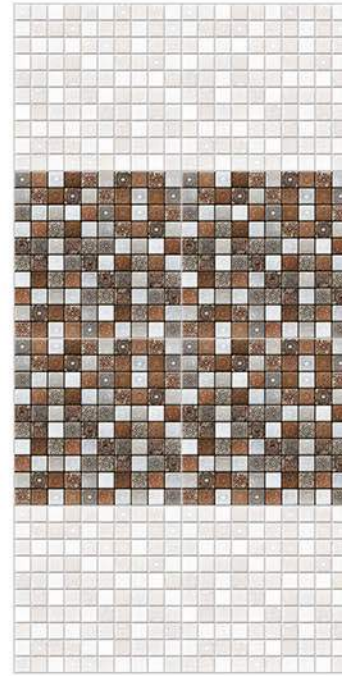

Applications

Floor Tiles

Wall Tiles

Matt Finish

Random Design

100% Water Proof