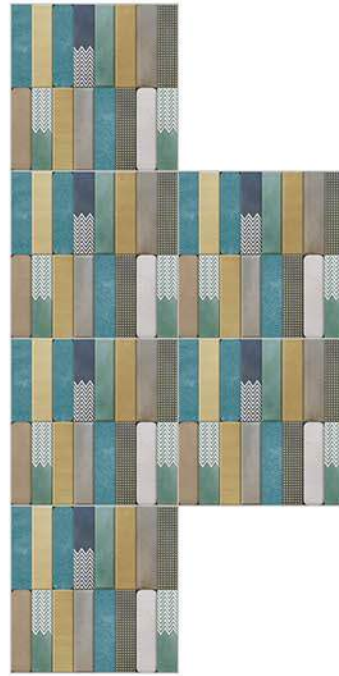

Matt

30X30 cm

204-HL-1

Applications

*"Tiles that inspire, ignite, and define, your space,
your tale, in every design."*