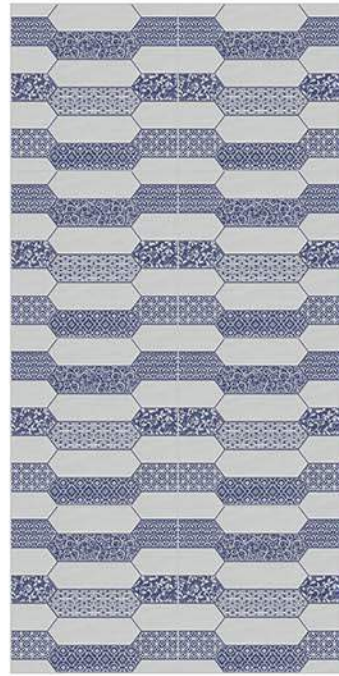

Floor Tiles

Wall Tiles

Matt Finish

Random Design

100% Water Proof

*"From Blush to Blue, a Rainbow Brew - Explore .  
the Magic in Colorful Tiles' View!"*

**Matt**  
30X30 cm

456-LT-1