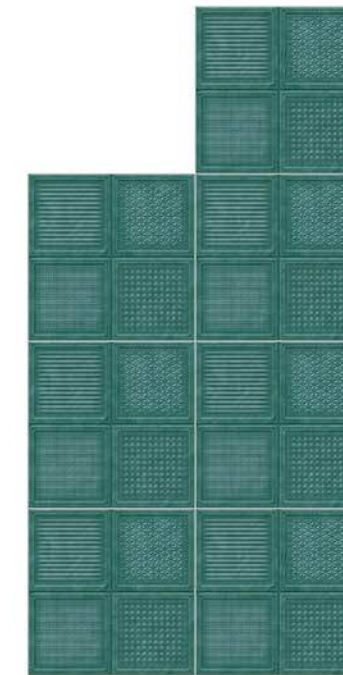

Matt

30X30 cm

Applications

Elevate Your Space with Elegant Decorative Tiles."

351-DK-4