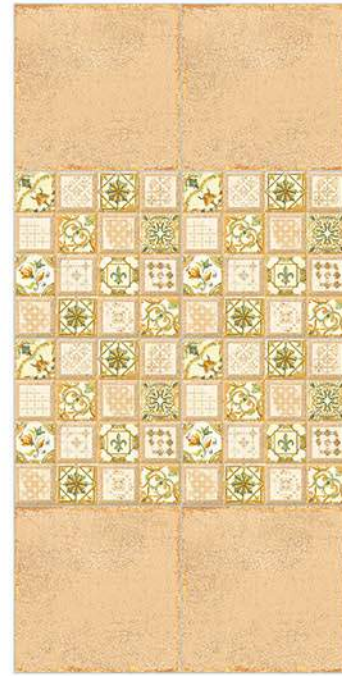

301-DK

301-HL-1

**Matt**  
30X30 cm

302-DK

302-HL-1

Applications

-  Floor Tiles
-  Wall Tiles
-  Matt Finish
-  Random Design
-  100% Water Proof

*"Crafted finesse, design's finesse, in every piece of decorative tile's caress."*