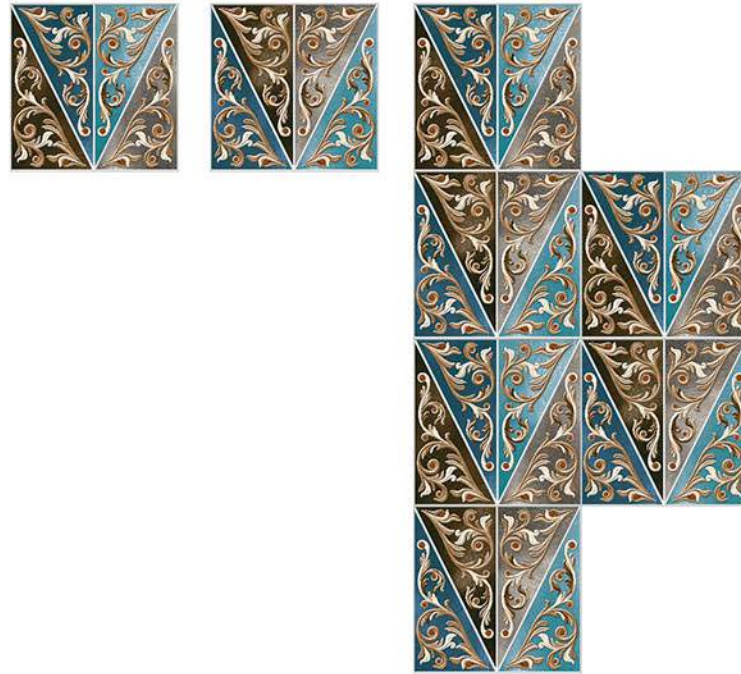

Applications

-  Floor Tiles
-  Wall Tiles
-  Matt Finish
-  Random Design
-  100% Water Proof

*"Timeless beauty for every room."*

554-HL-2

555-DK

555-HL-1

**Matt**  
30X30 cm

556-LT (Random)