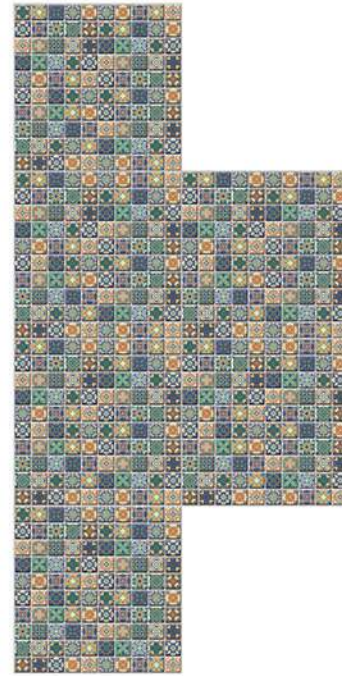

- Floor Tiles
- Wall Tiles
- Matt Finish
- Random Design
- 100% Water Proof

*"Your Vision, Our Tiles: Creating Masterpieces, Setting Styles."*

**Matt**  
30X30 cm

259-LT

260-HL

261-HL

Applications

-  Floor Tiles
-  Wall Tiles
-  Matt Finish
-  Random Design
-  100% Water Proof