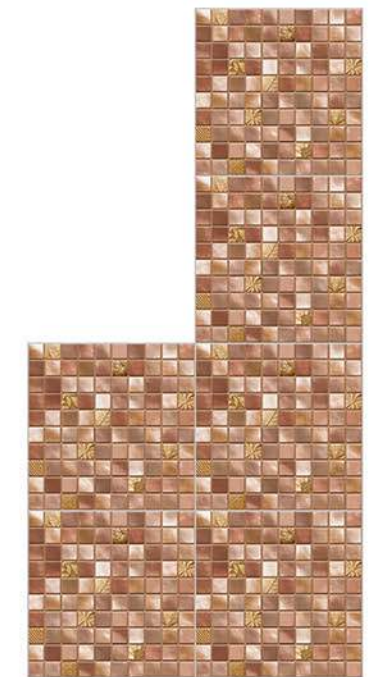

Matt
30X30 cm

Applications

- Floor Tiles
- Wall Tiles
- Matt Finish
- Random Design
- 100% Water Proof

"With every slide, a palette-wide, immerse yourself in Colorful Tiles' ride!"

252-HL-2