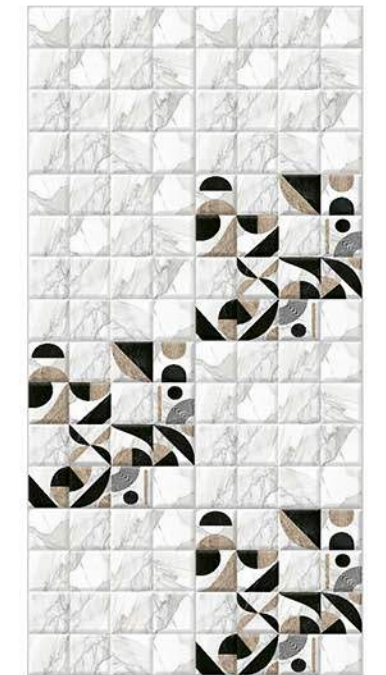

-  Floor Tiles
-  Wall Tiles
-  Matt Finish
-  Random Design
-  100% Water Proof

*"From Floors to Walls, Adorn with Art:  
Decorative Tiles Galore."*

311-LT

311-HL-2

312-LT

312-HL-1

**Matt**  
30X30 cm

313-LT