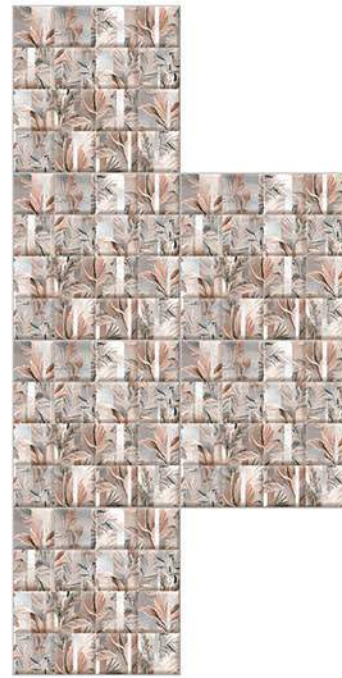

Matt

30X30 cm

306-HL-1

Applications

Floor Tiles

Wall Tiles

Matt Finish

Random Design

100% Water Proof

"From Past to Present, Never Relinquish - Embrace Tradition with Classic Tiles' Finest."