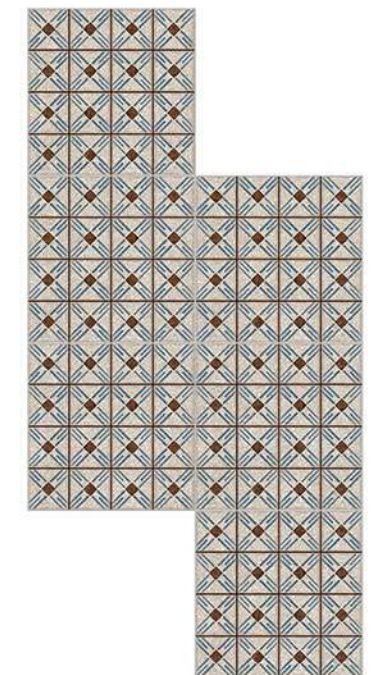

Matt
30X30 cm

*"From Floors to Walls, Adorn with Art:
Decorative Tiles Galore."*

Applications

- Floor Tiles
- Wall Tiles
- Matt Finish
- Random Design
- 100% Water Proof

314-HL-2