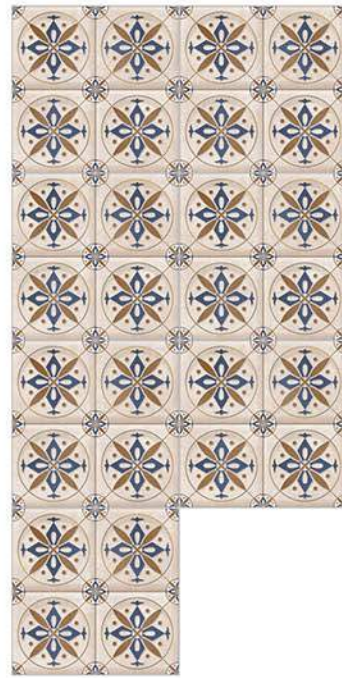

509-HL-2

Applications

- Floor Tiles
- Wall Tiles
- Matt Finish
- Random Design
- 100% Water Proof