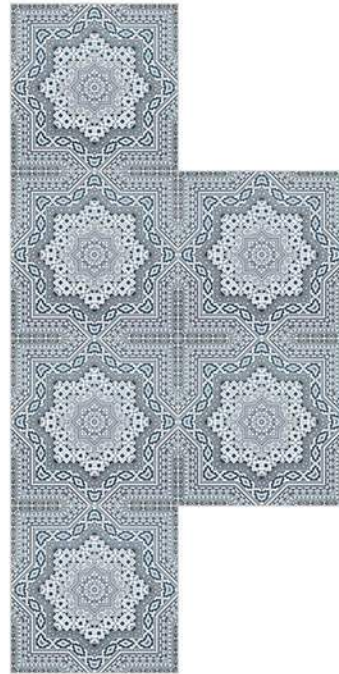

Matt
30X30 cm

817-HL

Applications

- Floor Tiles
- Wall Tiles
- Matt Finish
- Random Design
- 100% Water Proof

"Timeless Appeal, Classic Feel - Unveil Elegance with Classic Tiles' Seal."