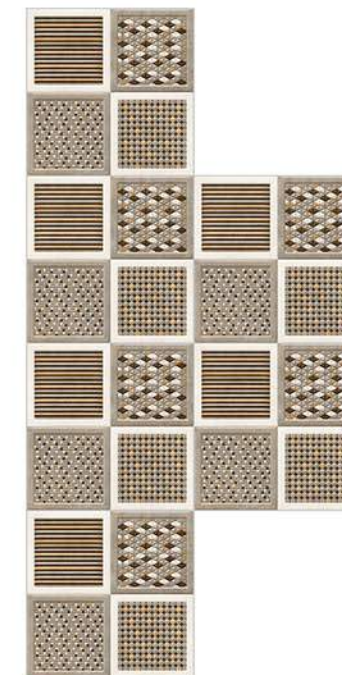

352-HL-1

Applications

-  Floor Tiles
-  Wall Tiles
-  Matt Finish
-  Random Design
-  100% Water Proof

*"Intricate Designs, Lasting Impressions: Decorative Tiles,  
Your Expression."*

354-LT

354-HL-1

354-DK