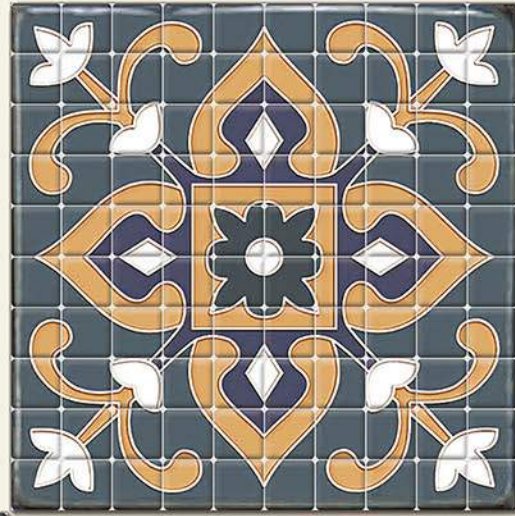

**Matt**  
30X30 cm

258-LT

258-HL-1

Applications

-  Floor Tiles
-  Wall Tiles
-  Matt Finish
-  Random Design
-  100% Water Proof

*"Where Function Meets Beauty: Decorative Tiles,  
Your Style Symphony."*

"The power of a luxurious word lies not only in its meaning but also in the richness it adds to our expression."