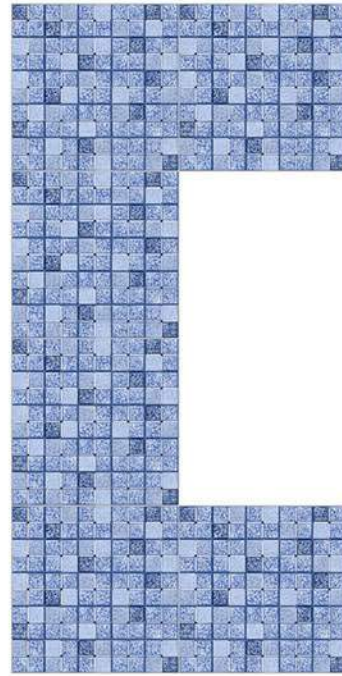

Matt
30X30 cm

266-HL

Applications

Floor Tiles

Wall Tiles

Matt Finish

Random Design

100% Water Proof

*"Intricate Designs, Lasting Impressions:
Decorative Tiles Your Expression."*