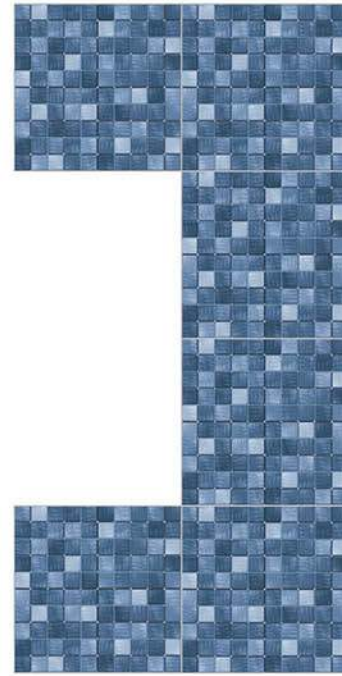

267-HL

Applications

Floor Tiles

Wall Tiles

Matt Finish

Random Design

100% Water Proof