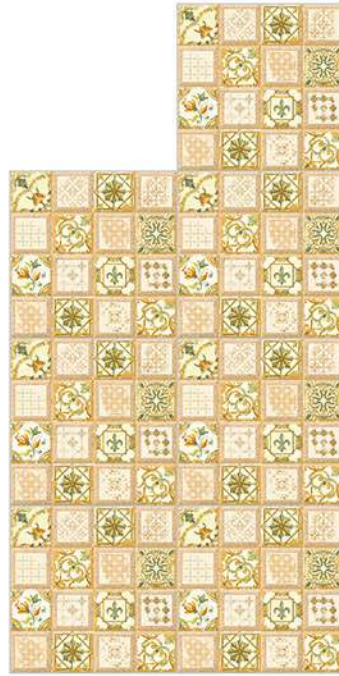

301-DK

301-HL-1

**Matt**  
30X30 cm

302-DK

302-HL-1

Applications

-  Floor Tiles
-  Wall Tiles
-  Matt Finish
-  Random Design
-  100% Water Proof

*"Crafted finesse, design's finesse, in every piece of decorative tile's caress."*