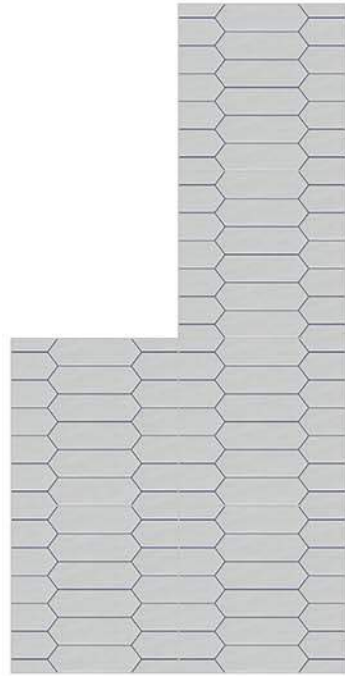

Floor Tiles

Wall Tiles

Matt Finish

Random Design

100% Water Proof

*"From Blush to Blue, a Rainbow Brew - Explore .  
the Magic in Colorful Tiles' View!"*

**Matt**  
30X30 cm

456-LT-1