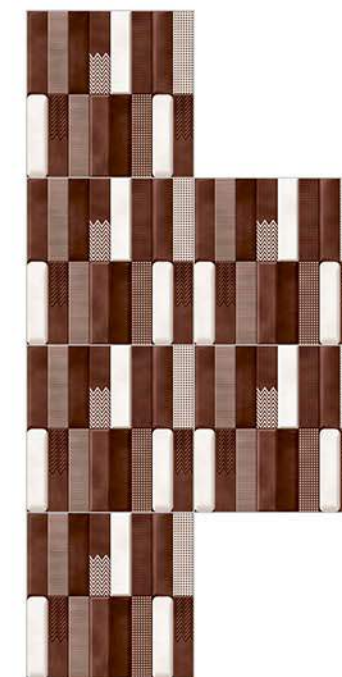

206-DK

Applications

- Floor Tiles
- Wall Tiles
- Matt Finish
- Random Design
- 100% Water Proof

*"Chase the spectrum, rhythmically excel, find your groove in Colorful Tiles' spell!"*

207-LT

207-HL-1

207-DK