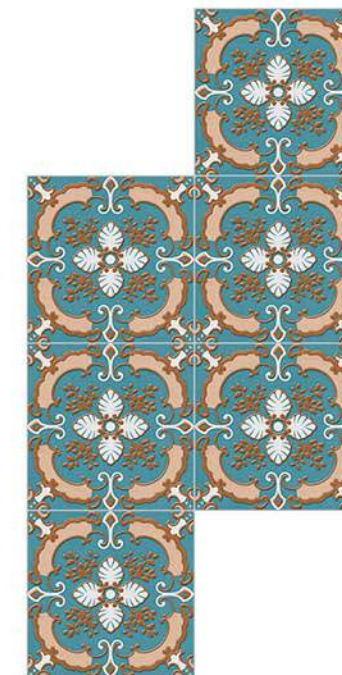

Matt
30X30 cm

Applications

- Floor Tiles
- Wall Tiles
- Matt Finish
- Random Design
- 100% Water Proof

*Match the shades, go on tirades, in Color Tiles,
the fun cascades!"*

153-HL-1