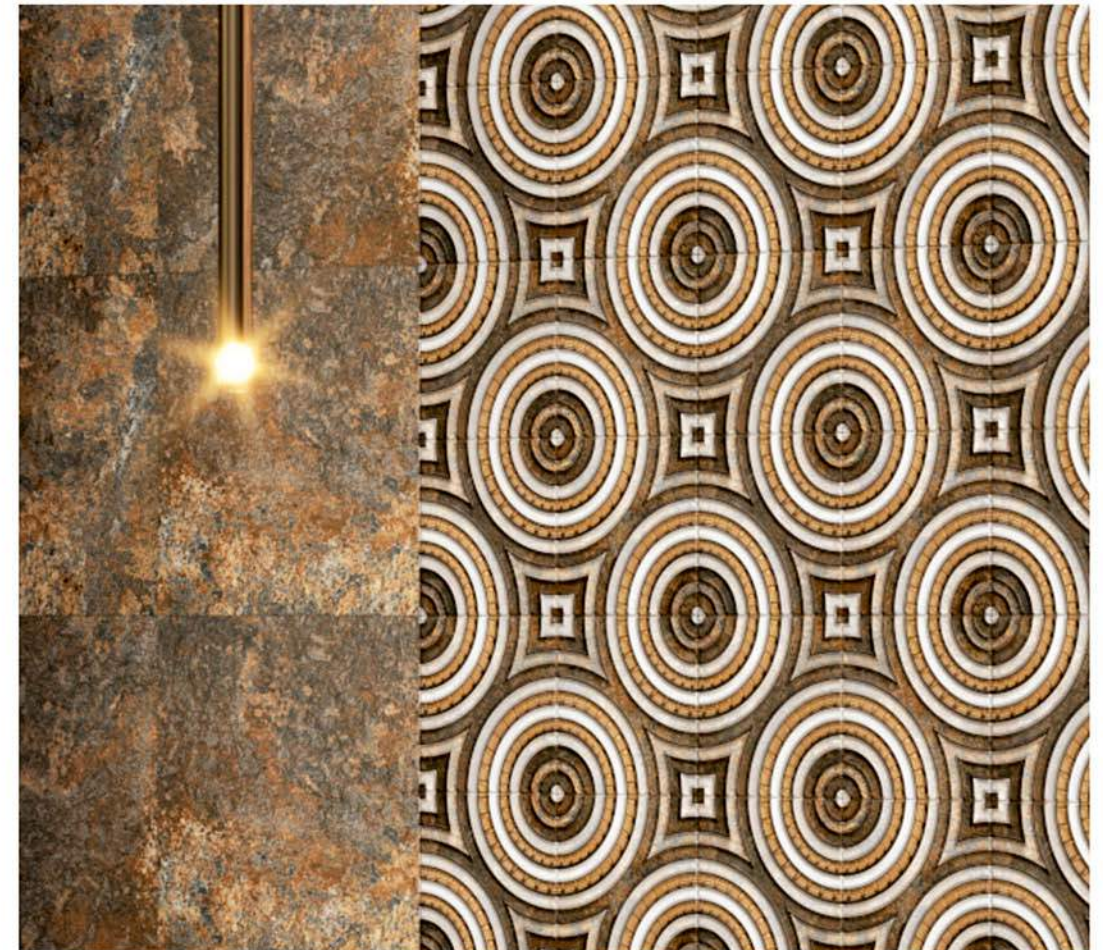

**Matt**  
30X30 cm

101-LT (Random)

101-HL

101-DK (Random)

Applications

-  Floor Tiles
-  Wall Tiles
-  Matt Finish
-  Random Design
-  100% Water Proof

*From hues to tunes, match the shades in  
Colorful Tiles' arcade!*