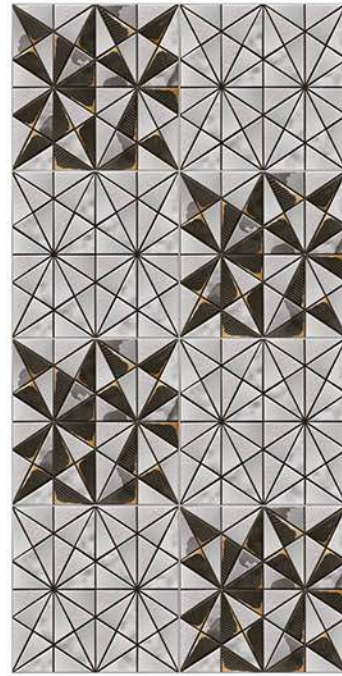

401-DK

Applications

*"From Rainbow Rays to Dazzling Plays - Experience Joy in Colorful Tiles' Maze!"*

**Matt**  
30X30 cm

402-LT

402-HL-1

Applications

Floor  
Tiles