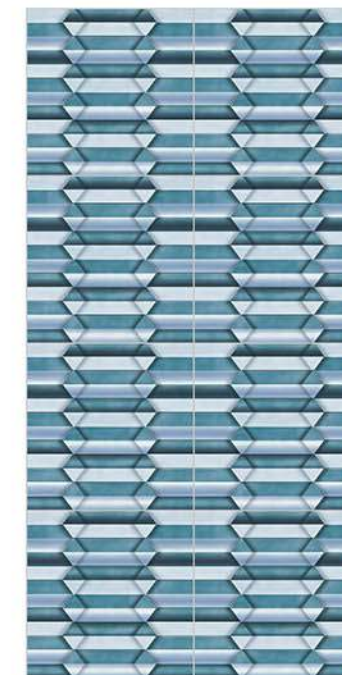

Matt
30X30 cm

Applications

- Floor Tiles
- Wall Tiles
- Matt Finish
- Random Design
- 100% Water Proof

"Slide, Align, Watch them Shine - Thrive in the World of Colorful Tiles' Design!"

455-HL-1