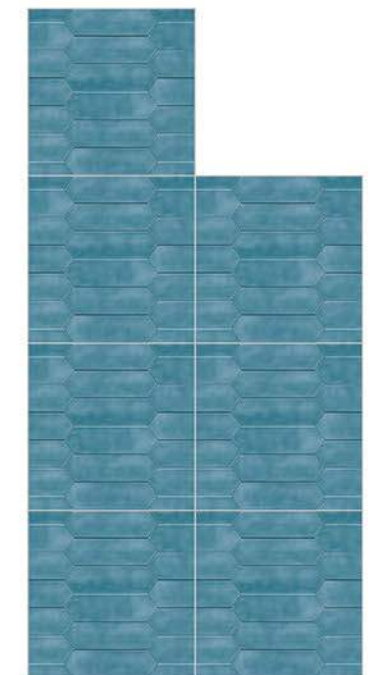

Matt
30X30 cm

Applications

- Floor Tiles
- Wall Tiles
- Matt Finish
- Random Design
- 100% Water Proof

"Slide, Align, Watch them Shine - Thrive in the World of Colorful Tiles' Design!"

455-DK