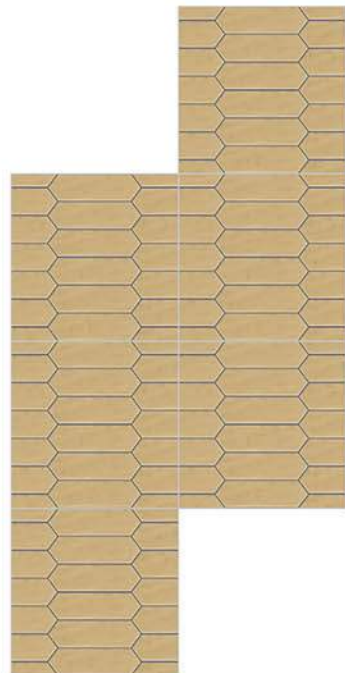

Matt
30X30 cm

456-LT-2

Applications

Floor
Tiles

Wall
Tiles

Matt
Finish

Random
Design

100%
Water Proof